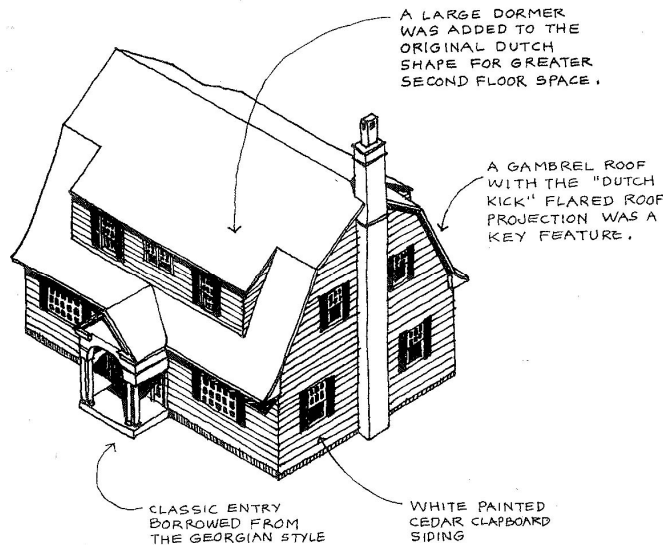

Dutch Colonial Revival—1890 through 1915

The Dutch Colonial Revival style is a version of the Colonial Revival style. It has all the typical features of the Colonial Revival style, with one major exception, the incorporation of a gambrel roof. There are a small number of Dutch Colonial Revival style homes in the City, exemplified left and below, as the style was not as popular as the Colonial style, or other revival styles.

Roof

The typical roof style for a Dutch Colonial Revival is a gambrel roof with dormers on the second story.

Other Features

See Colonial Revival style for other features typically found in Dutch Colonial Revival homes.

Dutch Colonial Revival Architectural Features